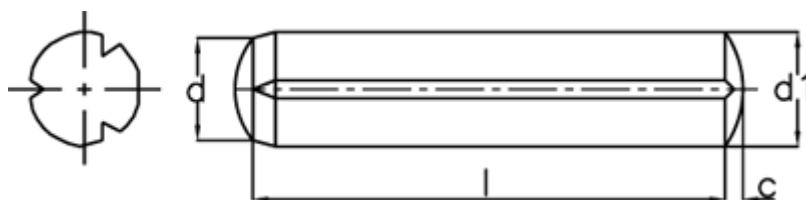

Data Sheet

Article number: 08034121

Description: KLEE Slotted pin S3 6x16
Steel

Measures

c = 0,9

d = 6.0

d1 = 6,3

Length = 16